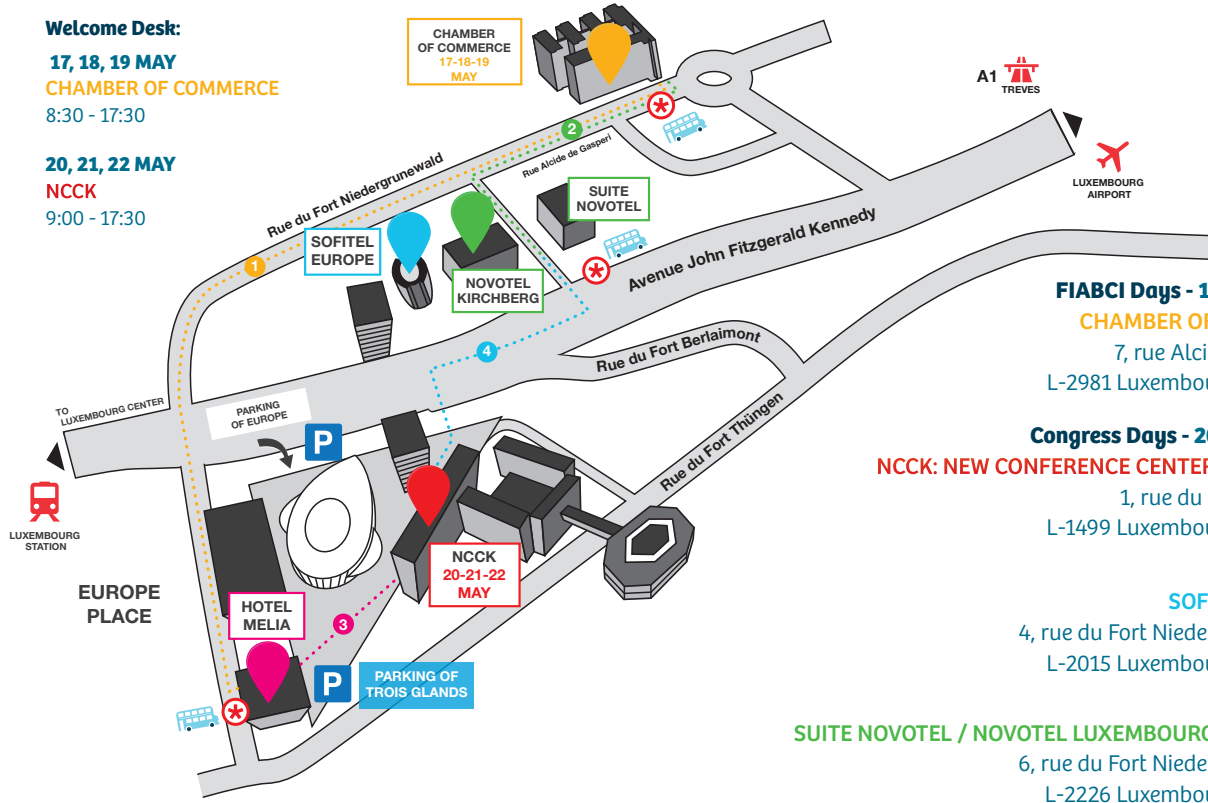

FIABCI 65th World Congress Luxembourg 17>22 MAY 2014 www.fiabci65.com

Welcome Desk:

17, 18, 19 MAY
CHAMBER OF COMMERCE
 8:30 - 17:30

20, 21, 22 MAY
NCKK
 9:00 - 17:30

FIABCI Days - 17, 18, 19 MAY
CHAMBER OF COMMERCE
 7, rue Alcide de Gasperi
 L-2981 Luxembourg-Kirchberg

Congress Days - 20, 21, 22 MAY
NCKK: NEW CONFERENCE CENTER KIRCHBERG
 1, rue du Fort Thüngen
 L-1499 Luxembourg-Kirchberg

SOFITEL EUROPE
 4, rue du Fort Niedergrunewald,
 L-2015 Luxembourg-Kirchberg

SUITE NOVOTEL / NOVOTEL LUXEMBOURG KIRCHBERG
 6, rue du Fort Niedergrunewald,
 L-2226 Luxembourg-Kirchberg

HÔTEL MELIÀ LUXEMBOURG
 10, Park Draï Echelen
 L-1499 Luxembourg-Kirchberg

Stop Shuttle

- 1 1,2 Km > 17 min
- 2 400 m > 5 min
- 3 50 m > 1 min
- 4 500 m > 6 min

Bus Shuttles

FIABCI DAYS

Saturday 17 May

8h45 **From** Hotels Melia, Sofitel & Novotel
To Chamber of commerce